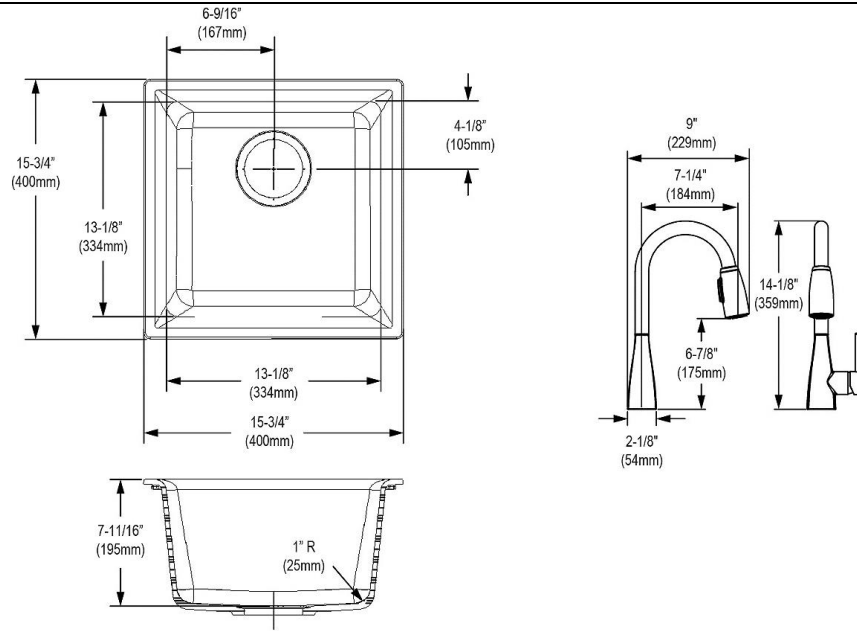

Optional Accessories

LKWRB1209SS	Elkay Stainless Steel 8" x 11" x 7" Rinsing Basket Spec Sheet (PDF)	

In keeping with our policy of continuing product improvement, Elkay reserves the right to change product specifications without notice. Please visit elkay.com for the most current version of Elkay product specification sheets. This specification describes an Elkay product with design, quality, and functional benefits to the user. When making a comparison of other producers' offerings, be certain these features are not overlooked.