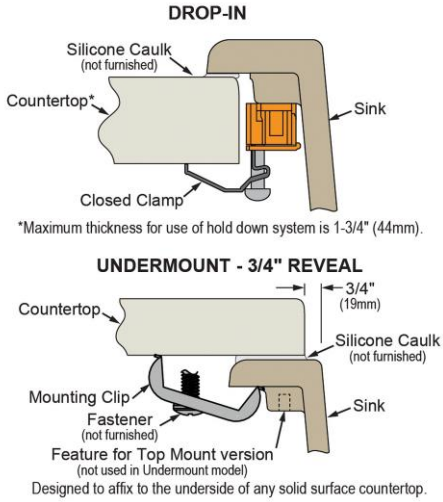

Installation Profile:

Included Accessories

LKAV4032CR	Elkay Avado Single Hole Bar Faucet with Pull-down Spray and Forward Only Lever Handle Chrome Spec Sheet (PDF)	
LKCLKIT	Elkay Sink Cleaning Kit Spec Sheet (PDF)	
LKOBG1616SS	Elkay Stainless Steel 11-1/2" x 11-1/2" x 1" Bottom Grid Spec Sheet (PDF)	
LKQS35	Elkay Polymer 3-1/2" Drain Fitting with Removable Basket Strainer and Rubber Stopper Spec Sheet (PDF)	

In keeping with our policy of continuing product improvement, Elkay reserves the right to change product specifications without notice. Please visit elkay.com for the most current version of Elkay product specification sheets. This specification describes an Elkay product with design, quality, and functional benefits to the user. When making a comparison of other producers' offerings, be certain these features are not overlooked.